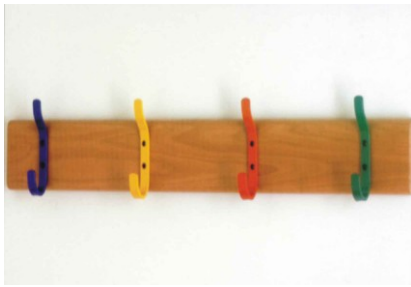

SECTION 1 – GENERAL SPECIFICATION

Frame:	40mm square steel tubing.
Finish:	Epoxy powder coated.
Colour:	Frame available in Silver Grey, Sky Blue, Moss Green, Red & Black. Other colours available as optional extra.
Seat slats and battens:	Ash Hardwood, "Ultrawood", & Solid Grade Laminate
Sizes:	Bench units come in standard lengths of 1500mm. (Non standard sizes also available on request.)
Hooks:	Brightened Aluminium Medium Duty Hook
Shoe tray options:	Bench units come with three options:

Model: 3103

- ❖ Single sided bench seat with coathook bar and hooks every 280mm.
- ❖ Footbar
- ❖ Standard dimensions:
 - 1500mm long
 - 340mm deep
 - seat height 450mm
 - overall height 1700mm (frame)

Model 3105

- ❖ Double sided bench seat with coathook bar and hooks every 280mm.
- ❖ Footbar
- ❖ Standard dimensions:
 - 1500mm long
 - 600mm deep
 - seat height 450mm
 - overall height 1700mm. (frame)

Model: 3107

Wall mounted coat hook bar with 5 hooks

- ❖ Standard dimensions:
 - 1500mm long
 - Hooks, every 250mm

Model 3109

- ❖ Bench – Cantilever
- ❖ Standard dimensions
 - 1500mm long
 - seat height 450mm
 - seat depth 380mm